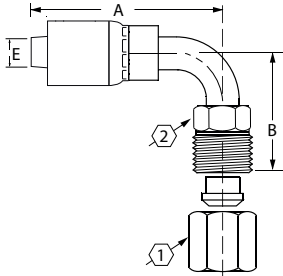

# MatchMate™

TTC Series Fittings

## Flareless 90° Tube Elbow 7000 Ermeto Series

TTC Part #	Thd.T	Tube O.D.	Hose Size	A		Hose Cut-Off Factor (D)		EØ		⌀2	⌀1	B
				mm	in	mm	in	mm	in			
1AA6MTB6	9/16-18	3/8	-06	52,1	2.05	30,9	1.22	6,6	0.26	5/8	11/16	1.46