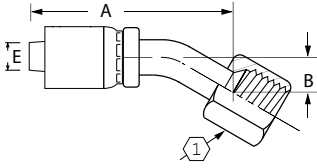

### JIC/37° Female Swivel 30° Tube Elbow

TTC Part #	Thd.	Hose Size	A		Hose Cut-Off Factor (D)		EØ		1	B
			mm	in	mm	in	mm	in		
1AA12FJF10	1 <sup>1</sup> / <sub>16</sub> -12	-10	86,1	3.39	60,5	2.38	12,7	0.51	1/4 Hex	0.69