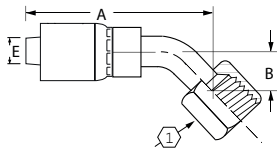

MatchMate™

TTC Series Fittings

SAE 45° Female Swivel 45° Tube Elbow

TTC Part #	Thd.	Hose Size	A		Hose Cut-Off Factor (D)		EØ		1	B
			mm	in	mm	in	mm	in		
1AA6FSA6	$\frac{5}{8}$ -18	-06	58,2	2.29	36,8	1.45	6,1	0.24	$\frac{3}{4}$	0.73