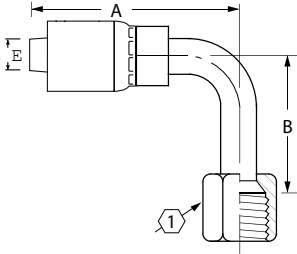

MatchMate™

TTC Series Fittings

SAE 45° Female Swivel Long Drop 90° Tube Elbow

TTC Part #	Thd.	Hose Size	A		Hose Cut-Off Factor (D)		EØ		1	B
			mm	in	mm	in	mm	in		
1AA6FSC6	5/8-18	-06	47,5	1.87	26,2	1.03	6.1	0.24	3/4	2.18