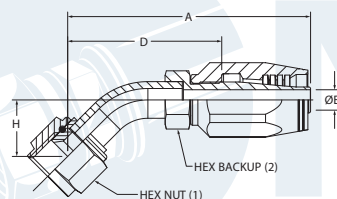

JIC 37° Female Swivel - 45° Elbow

Nipple / Nipple Assy	Hose Size	Terminal End	Thread	Dim 'A'		Dim 'D'		EØ		Dim 'H'		Hex Nut (1)	Hex Backup (2)
				mm	in	mm	in	mm	in	mm	in		
G185287-4	-4	-4	7/16-20	77.3	3.04	49	1.93	4.4	0.17	12	0.47	14	12
185287-6S	-6	-6	9/16-18	71.3	2.81	39.3	1.55	7.9	0.31	10	0.39	13	13
G185287-8-6	-6	-8	3/4-16	87.6	3.45	55.6	2.19	5.5	0.22	18.6	0.73	22	17
G185287-10-8	-8	-10	7/8-14	106	4.17	67.2	2.65	8.9	0.35	24.6	0.97	27	22
G185287-12	-12	-12	1 1/16-12	116.6	4.59	71.4	2.81	12.7	0.50	24.7	0.97	32	27
G185287-16	-16	-16	1 5/16-12	154.8	6.09	105	4.13	19	0.75	37.7	1.48	41	32