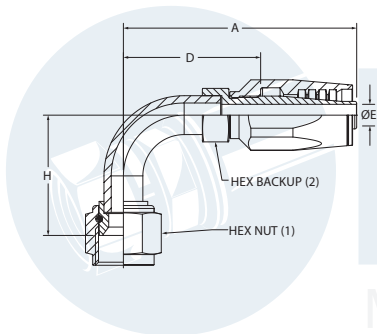

## JIC 37° Female Swivel - 90° Elbow

Nipple / Nipple Assy	Hose Size	Terminal End	Thread	Dim 'A'		Dim 'D'		EØ		Dim 'H'		Hex Nut (1)	Hex Backup (2)
				mm	in	mm	in	mm	in	mm	in		
G185264-4	-4	-4	7/16-20	65.5	2.58	37.2	1.46	4.4	0.17	17.3	0.68	14	14
G185264-6DR	-6	-6	9/16-18	71	2.80	39	1.54	5.5	0.22	26	1.02	17	17
G185264-8-6	-6	-8	3/4-16	79.9	3.15	47.9	1.89	5.5	0.22	37.5	1.48	22	17
G185264-8	-8	-8	3/4-16	87	3.43	48.9	1.93	8.5	0.33	41	1.61	22	19
G185264-10-8	-8	-10	7/8-14	96	3.78	57.2	2.25	8.9	0.35	49.5	1.95	27	22
G185264-12	-12	-12	1 1/16-12	110.5	4.35	65.3	2.57	12.7	0.50	53.5	2.11	32	27
G185264-16	-16	-16	1 5/16-12	140.5	5.53	90.8	3.57	19	0.75	76.8	3.02	41	32