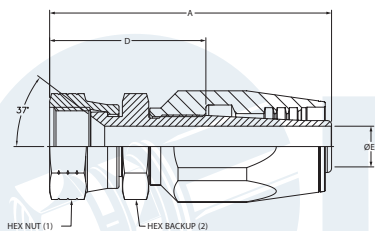

JIC 37° Female Swivel

Nipple / Nipple Assy	Hose Size	Terminal End	Thread	Dim 'A'		Dim 'D'		EØ		Hex Nut (1)	Hex Backup (2)
				mm	in	mm	in	mm	in		
G4103-4-4-4	-4	-4	7/16-20	57.5	2.26	29.3	1.15	4.4	0.17	14	14
G4103-4-5-4	-4	-5	1/2-20	58	2.28	29.7	1.17	4.4	0.17	17	17
G4103-4-6-4DR	-4	-6	9/16-18	59.4	2.34	31.2	1.23	4.1	0.16	17	17
G4103-4-6-6DR	-6	-6	9/16-18	65	2.56	32.4	1.28	7.2	0.28	17	17
G4103-4-8-8	-8	-8	3/4-16	70	2.76	31.2	1.23	8.9	0.35	22	22
G4103-4-12-12	-12	-12	1 1/16-12	84	3.31	38.8	1.53	14.2	0.56	32	32
G4103-4-16-12	-12	-16	1 5/16-12	86.5	3.41	41.4	1.63	15.5	0.61	41	41
G4103-4-16-16	-16	-16	1 5/16-12	98.3	3.87	48.4	1.91	20.7	0.81	41	41